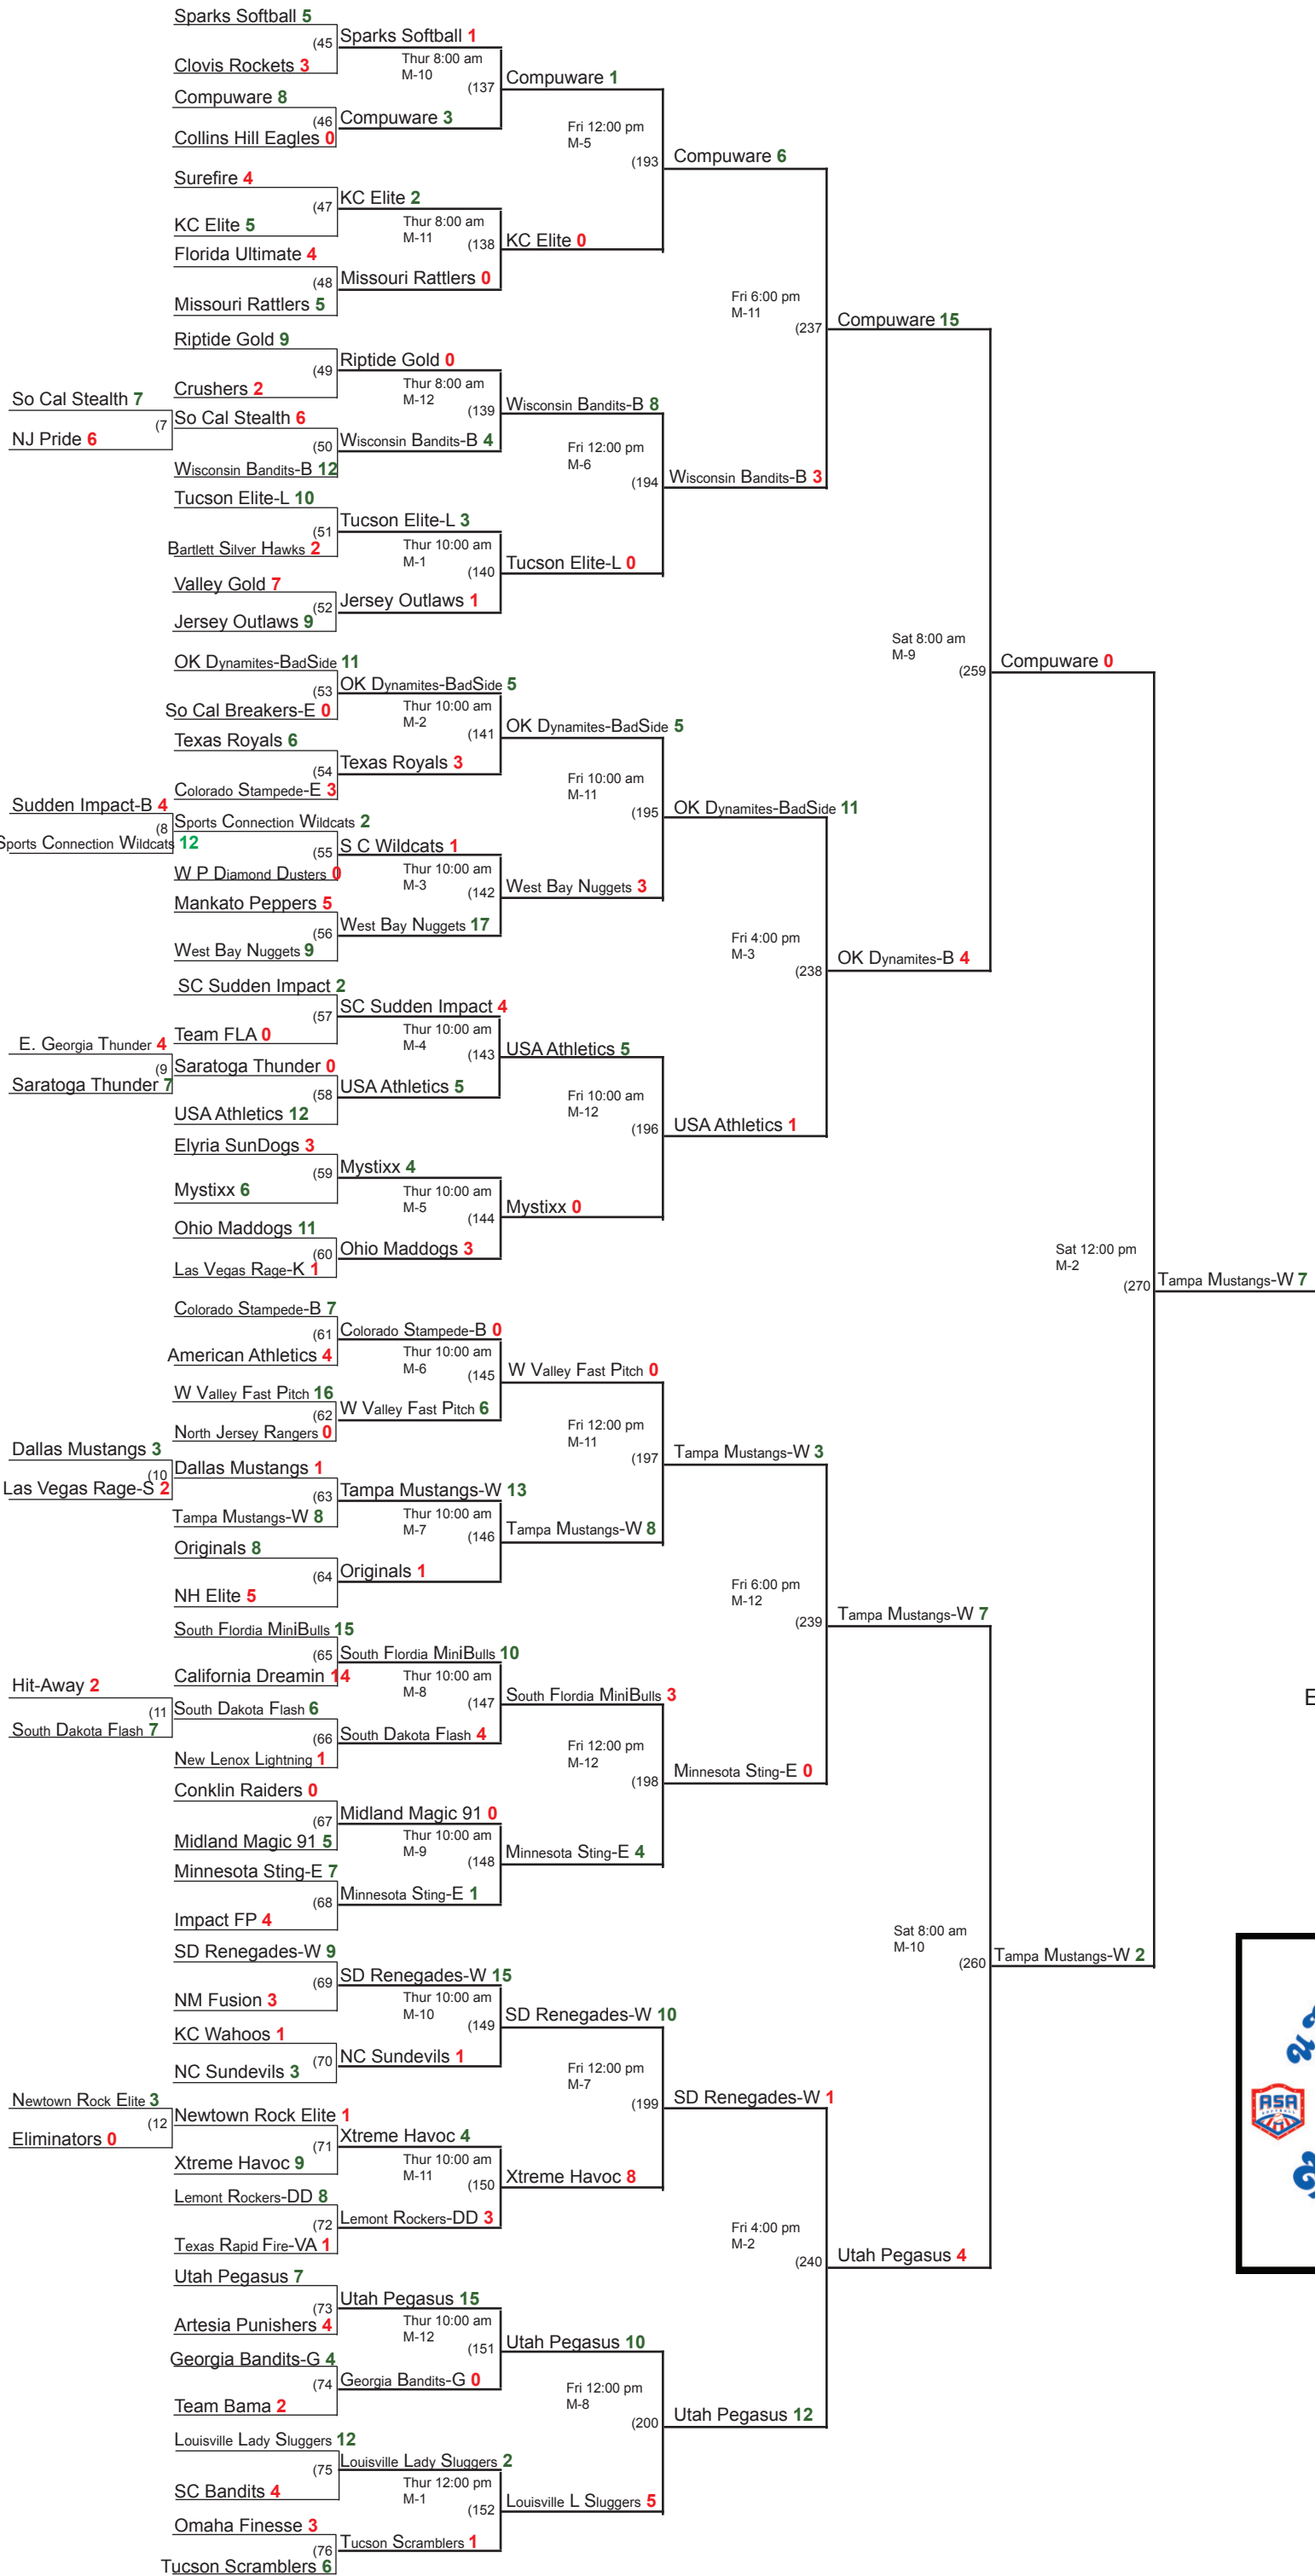

ASA 140 Teams  
Winner's Bracket  
Page 1 of 4

LOSER 278  
IF 1ST LOSS

WINNER

**Tampa Mustangs-W**  
WINNER

ASA 140 Teams  
 Loser's Bracket  
 Page 4 of 4