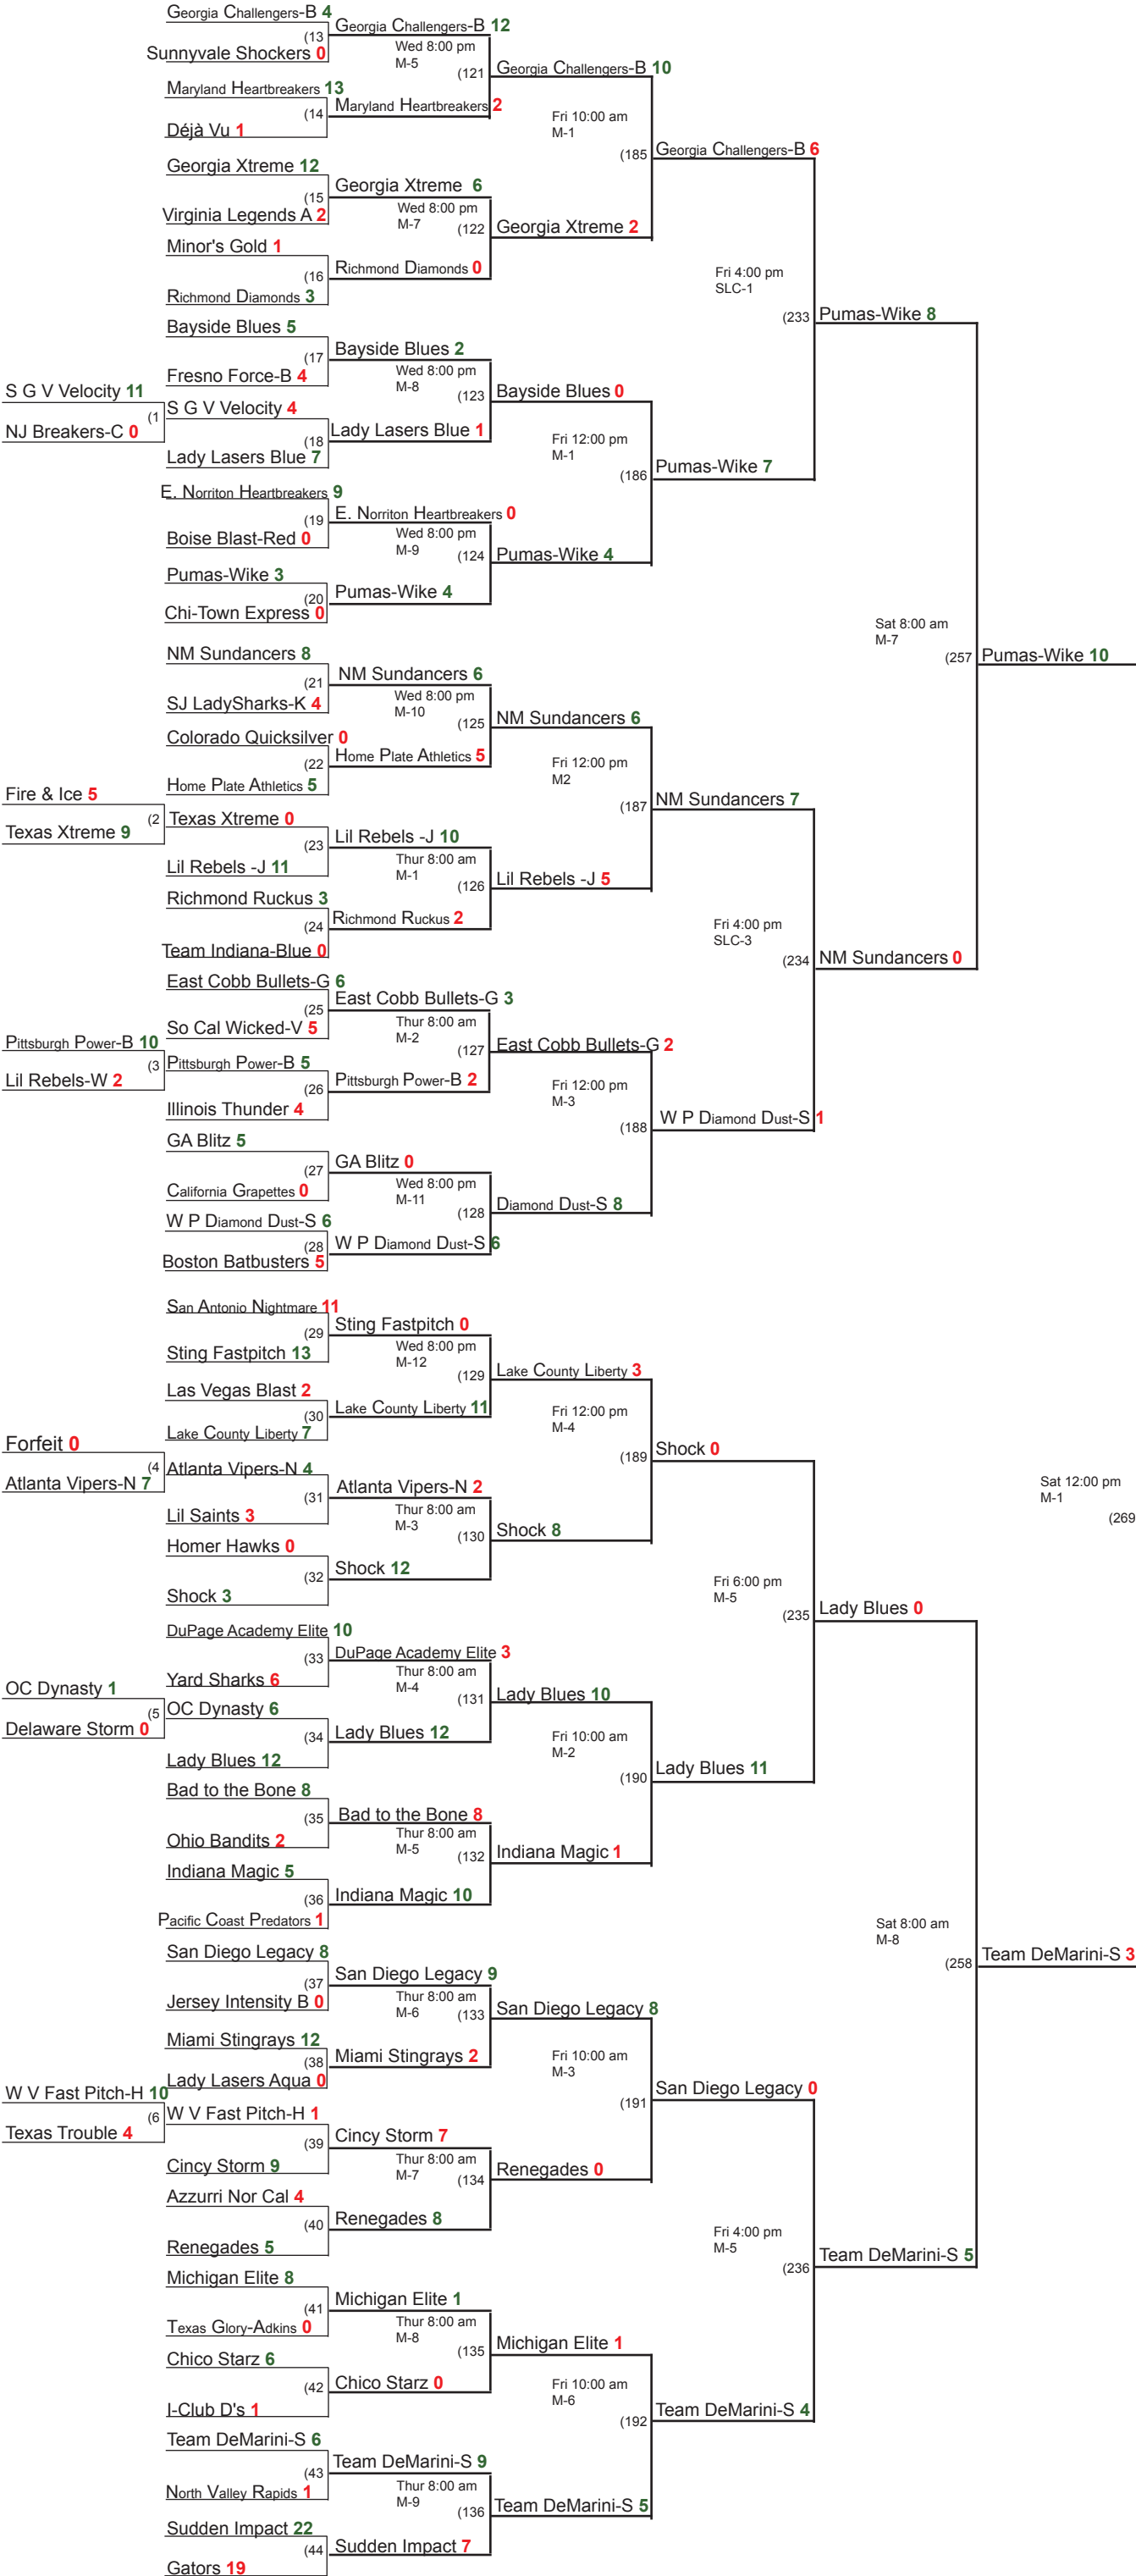

ASA 140 Teams  
Winner's Bracket  
Page 1 of 4

LOSER 278  
IF 1ST LOSS

WINNER

**Tampa Mustangs-W**  
WINNER

ASA 140 Teams  
 Loser's Bracket  
 Page 4 of 4